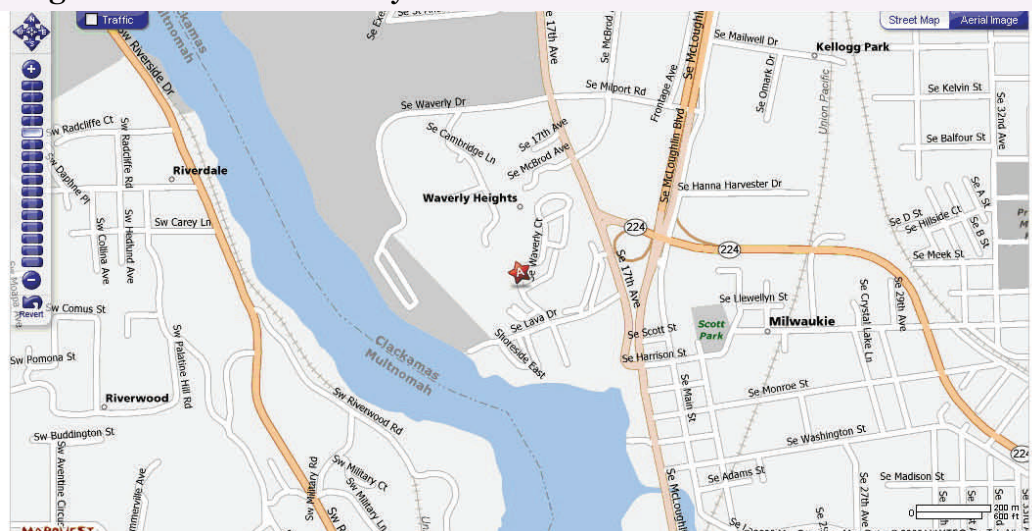

Om Mani Padme Hum

In this course experience "Yoga", or union with the Higher Soul, as you are guided in Meditation with this powerful Mantra.

Spiritual Essence of Man

A Unique and Powerful Spiritual Workshop to Experience the Divine Essence within Your Chakras and Energy Bodies.

Details to be posted soon on

www.yourhandscanhealyou.com

Tip of the Month

On Life and Crisis:

You must flow like water.

Learn to “Let Go” in order to flow with the situation.

-Excerpt from Experiencing Being, Golden Lotus Sutra on Life, by Master Choa Kok Sui

Local Full Moon Meditations

[Linda Merrick](#) hosts the monthly Full Moon Meditations for the greater Portland area. This monthly meditation is a very powerful and special opportunity for Pranic Healers to meditate together as a group. Please join us for this wonderful group meditation and world service.

Meditations are held at 7:00 p.m. in the Dundee Recreation Room of the Waverley Greens Apts. [10300 SE Waverley Ct](#), Milwaukie. Drive up Waverley Ct. until you see the Dundee sign, turn into the parking lot and you will see outside stairs on your left. You may park in any unmarked spaces or on the street. Please call Linda Merrick evenings at 503-659-7463 or during the day at 503-274-7280 ext. 0 with any questions. Dates are:

April	19th	Saturday	Sept.	14th	Sunday
May	19th	Monday	Oct.	13th	Monday
June	18th	Wednesday	Nov.	12th	Wednesday
July	17th	Thursday	Dec.	12th	Friday
Aug.	16th	Saturday			

You are receiving this email because of your relationship with Pacific Northwest Pranic Healers. To remove your name from our mailing list, please [click here](#). We value your contribution to this Pranic Healing Newsletter. Questions, comments or submission of testimonials and/or practice tips, [click here](#).